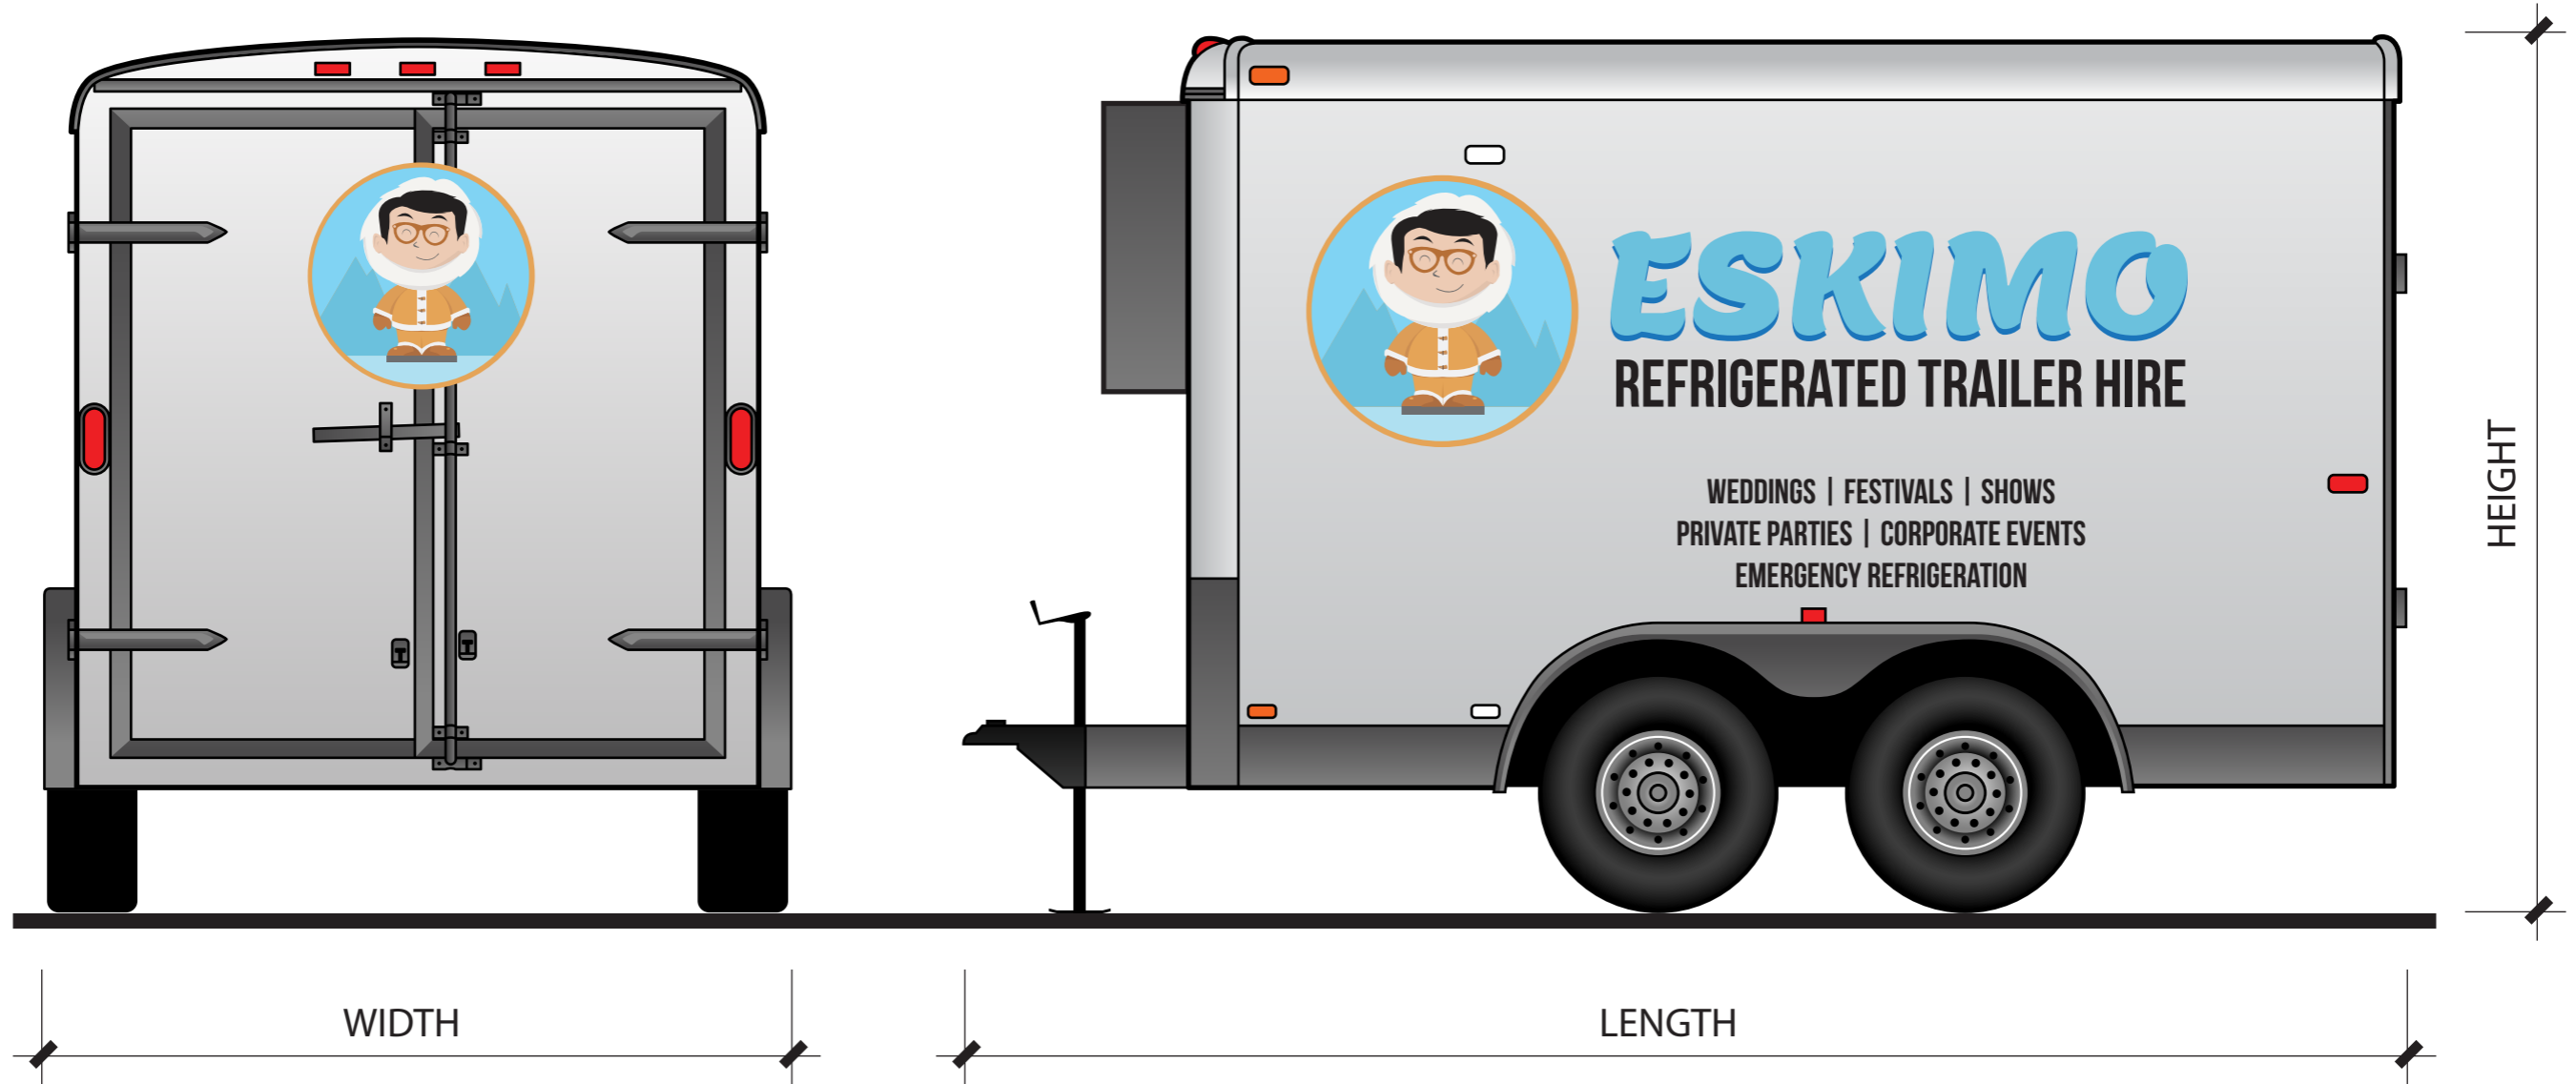

RENTAL TRAILER DIMENSIONS (EXTERNAL)

3 METER CHILLER TRAILER -

LENGTH: 4.5M / WIDTH: 2.3M / HEIGHT: 2.7M

3 METER FREEZER TRAILER -

LENGTH: 4.5M / WIDTH: 2.2M / HEIGHT: 2.7M